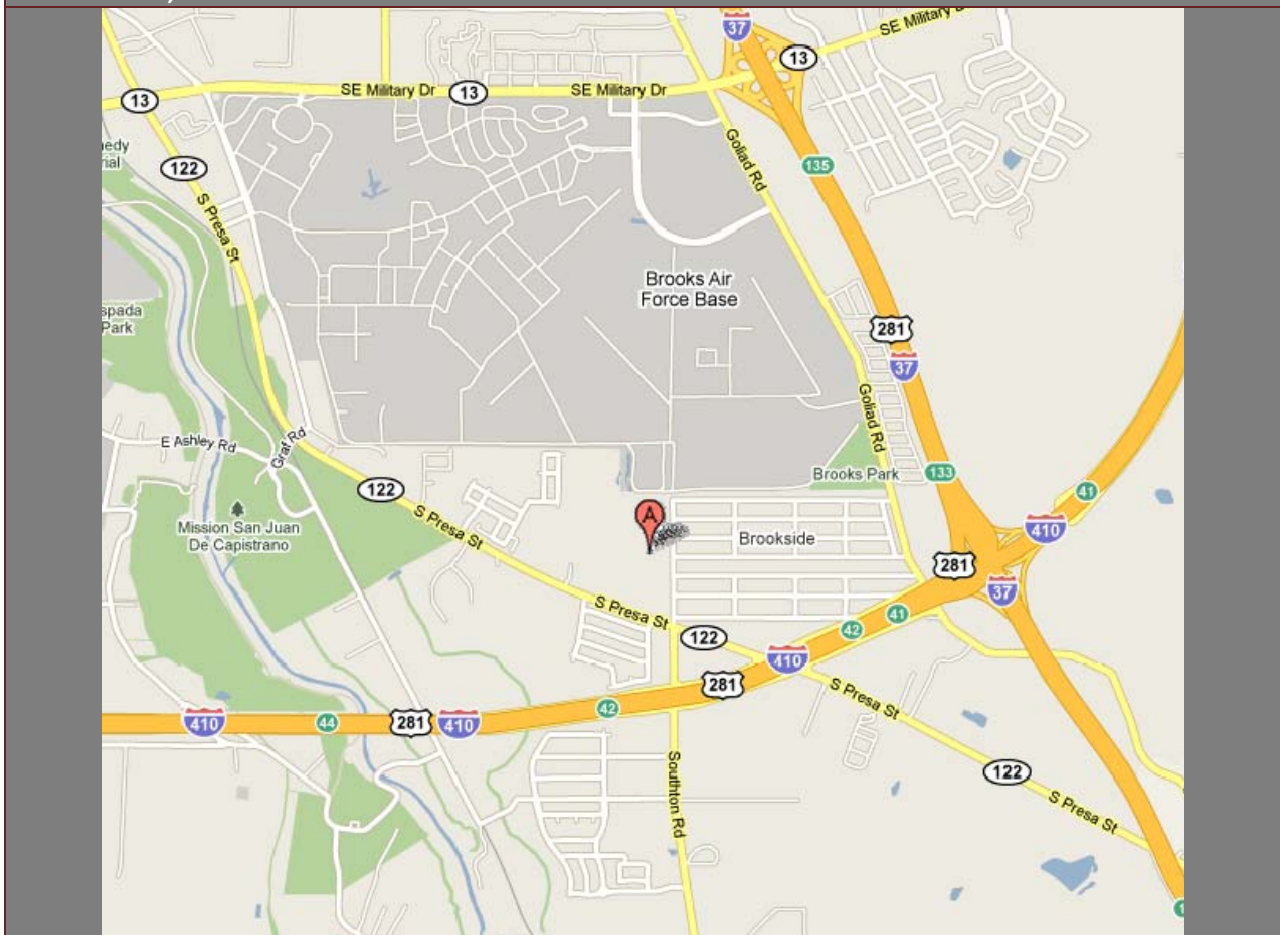

TCAT LOCATION

9350 S. Presa
San Antonio, TX 78223

Directions from Austin

1. From Austin take I-35 south
2. Take a light left at I-410 south
3. Take exit 42 toward TX-122 Spur/S. Presa St./Southton Rd.
4. Merge onto I-410 Access Rd.
5. Take right at S. Presa St.
6. TCAT will be on the right at 9350 S. Presa St.

Directions from Houston

1. From Houston take I-10 west via San Antonio
2. Take exit 581 for I-410 south
3. Merge onto I-410 south
4. Take exit 42 toward TX-122 Spur/S. Presa St./Southton Rd.
5. Merge onto I-410 Access Rd.
6. Take right at S. Presa St.
7. TCAT will be on the right at 9350 S. Presa St.

Directions from Dallas

1. From Dallas take I-3- west
2. Take exit 44B on the left for I-35E south/Industrial Blvd. toward Waco
3. Merge onto I-35E south
4. Continue onto I-35 south
5. Slight left at I-410 south
6. Take exit 42 toward TX-122 Spur/S. Presa St./Southton Rd.
7. Merge onto I-410 Access Rd.
8. Take right at S. Presa St.
9. TCAT will be on the right at 9350 S. Presa St.

Directions from College Station

1. From College Station take TX-21 west
2. Take the ramp onto US-290 west
3. Merge onto I-35 south/US-290 west via the ramp to US-290 west
4. Continue to follow I-35 south
5. Slight left at I-410 south
6. Take exit 42 toward TX-122 Spur/S. Presa St./Southton Rd.
7. Merge onto I-410 Access Rd.
8. Take right at S. Presa St.
9. TCAT will be on the right at 9350 S. Presa St.